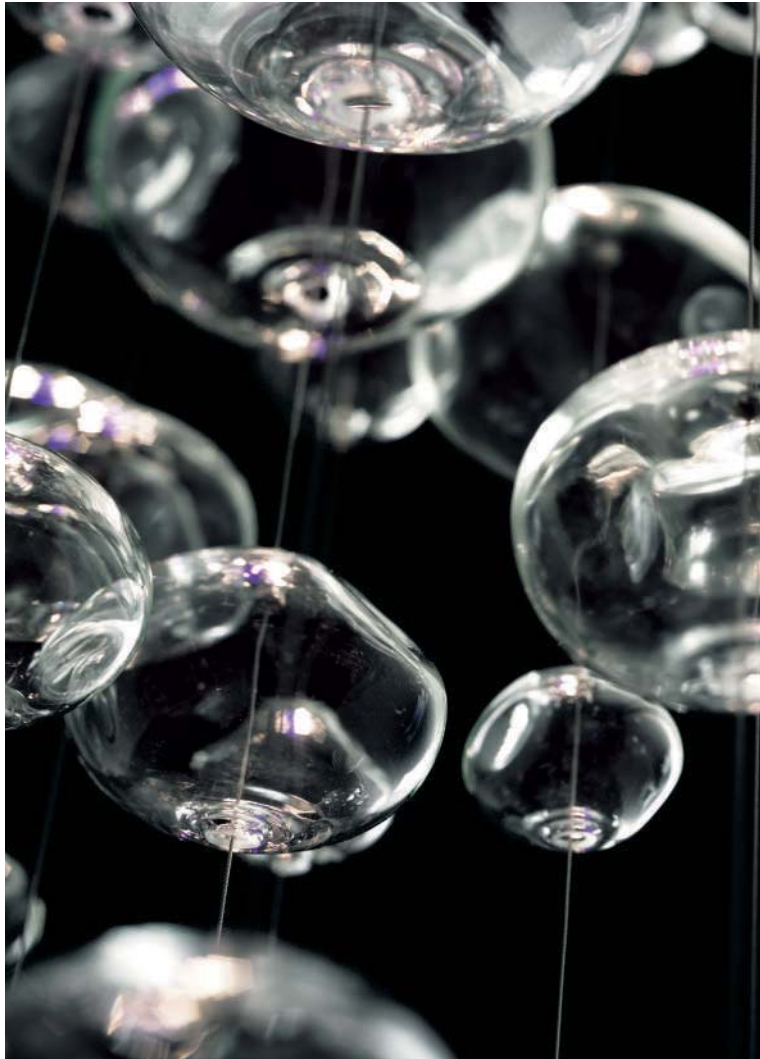

ON REQUEST
Custom Versions/*Versioni Custom*

ETHER S

ETHER S 90

ETHER S 150

Ether S, Transparent Diffuser (Detail)

Ether S, Diffusore Trasparente (Dettaglio)

Ether S 150, Transparent Diffuser + Polished Steel Structure