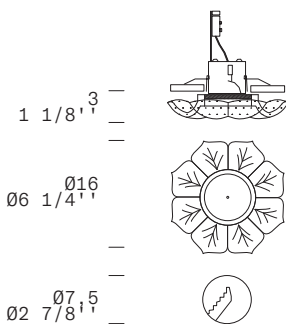

PEGASO I design by Orietta Indovino, 2000

TYPE
Recessed/*Incasso*

ENVIRONMENT
Indoor/*Interno*

LIGHT SOURCE
GU5,3 1x8W Retrofit LED (max 1 x 50W Halogen Bulb)

LIGHT SOURCE FOR USA AND CANADA
Not Available/*Non Disponibile*

MARKING
Dry Location

MATERIALS
Diffuser/*Diffusore*: Curved Cast Glass Pressed with "Fracco"/*Vetro Curvato e Pressato con Decoro "Fracco"*
Structure/*Struttura*: Metal/*Metallo*

FINISHES (DIFFUSER + STRUCTURE)
Transparent Graniglia + White/*Trasparente Graniglia + Bianco*
Amber Graniglia + White/*Ambra Graniglia + Bianco*

ACCESSORIES
Electronic Transformer 12V/
Trasformatore Elettorico 12V
5-70W halogen lamp / 2,5-50W LED lamp

SIDERAL I design by Mauro Marzollo, 2001

TYPE
Recessed/*Incasso*

ENVIRONMENT
Indoor/*Interno*

LIGHT SOURCE
GU5,3 1x8W Retrofit LED (max 1 x 50W Halogen Bulb)

LIGHT SOURCE FOR USA AND CANADA
Not Available/*Non Disponibile*

MARKING
Dry Location

MATERIALS
Diffuser/*Diffusore*: Glass/*Vetro*
Structure/*Struttura*: Metal/*Metallo*

FINISHES (DIFFUSER + STRUCTURE)
Crystal + White/*Cristallo + Bianco*

ACCESSORIES
Electronic Transformer 12V/
Trasformatore Elettorico 12V
5-70W halogen lamp / 2,5-50W LED lamp

PEGASO I

SIDERAL I