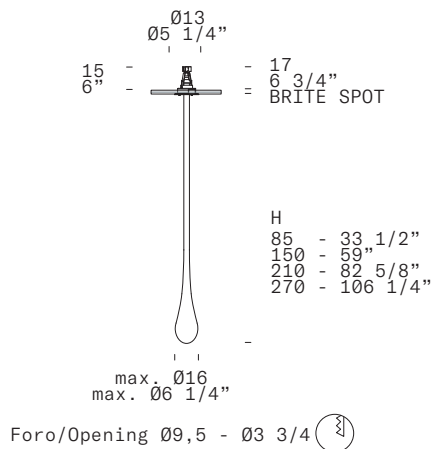

GLÒ INCASSO I + GLÒ S + GLO S/I

TYPE
Pendant/Sospensione

ENVIRONMENT
Indoor/Interno

LIGHT SOURCE
GU10 1 x 7W Retrofit LED (max 1 x 50W Halogen Bulb)

LIGHT SOURCE FOR USA AND CANADA
(Only S version available)
LED 1 X 12W 650lm (nominal) 3000K

MARKING
Dry location

MATERIALS
Diffuser/Diffusore: Blown Glass/Vetro Soffiato
Structure/Struttura: Metal/Metallo

FINISHES (DIFFUSER + STRUCTURE)
Shaded White + Chrome/Bianco Sfumato + Cromo
Red + Chrome/Rosso + Cromo
Acquamarine + Chrome/Acquamarina + Cromo

ON REQUEST
Custom Versions/Versioni Custom

GLÒ INCASSO I