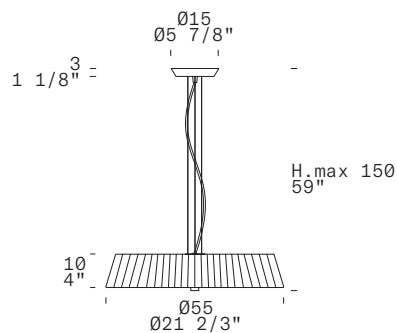

LILITH S 40 + LILITH S 55 + LILITH S 70

TYPE

Pendant/Sospensione

ENVIRONMENT

Indoor/Interno

LIGHT SOURCE

LILITH S40: E14 3 x 5W Retrofit LED (max 3 x 46W Halogen Bulb)
LILITH S55: E27 4 x 10W Retrofit LED (max 4 x 57W Halogen Bulb)
LILITH S70: E27 6 x 10W Retrofit LED (max 6 x 57W Halogen Bulb)

LIGHT SOURCE FOR USA AND CANADA

LILITH S40: E12 3 x 5W Retrofit LED (max 3 x 60W Halogen Bulb)
LILITH S55: E26 4 x 10W Retrofit LED (max 4 x 75W Halogen Bulb)
LILITH S70: E26 6 x 10W Retrofit LED (max 6 x 75W Halogen Bulb)

MARKING

Dry location

Diffuser/Diffusore: Cotton Thread/Filo di cotone

Structure/Struttura: Metal/Metallo

FINISHES (DIFFUSER + STRUCTURE)

White + Brushed Nickel/Bianco + Nickel Spazzolato

Silver + Brushed Nickel/Argento + Nickel Spazzolato

Mocha + Brushed Nickel/Moka + Nickel Spazzolato

LILITH S 40

LILITH S 55

LILITH S 70