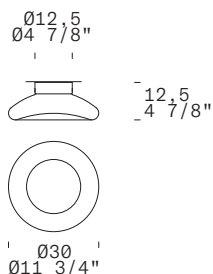

KEYRA P-PL 30
(UPGRADED LED)

USER REPLACEABLE LED

TYPE

Wall-Ceiling/*Parete-Soffitto*

ENVIRONMENT

Indoor/*Interno*

LIGHT SOURCE

LED 1 x 8,2W 1119lm (nominal) 3000K CRI $\geq$ 90

LIGHT SOURCE FOR USA AND CANADA

LED 1 x 8.2W 1119lm (nominal) 3000K CRI $\geq$ 90

MARKING

Dry Location

CONTROL

Push-dim; 0/1-10V

Phase cut/*Taglio di fase*

MATERIALS

Diffuser/*Diffusore*: Blown Glass/*Vetro Soffiato*

Structure/*Struttura*: Metal/*Metallo*

FINISHES (DIFFUSER + STRUCTURE)

Transparent/Satin White + Glossy White

Trasparente/Bianco Satinato + Bianco Lucido

KEYRA P-PL 60

TYPE

Wall-Ceiling/*Parete-Soffitto*

ENVIRONMENT

Indoor/*Interno*

LIGHT SOURCE

LED 2 x 13W 1800lm (nominal) 3000K

LIGHT SOURCE FOR USA AND CANADA

LED 2 x 12W 2000lm (nominal) 3000K

MARKING

Dry Location

MATERIALS

Diffuser: Blown Glass

Structure: Metal

FINISHES (DIFFUSER + STRUCTURE)

Transparent/Satin White + Glossy White

Trasparente/Bianco Satinato + Bianco Lucido

KEYRA P-PL 30