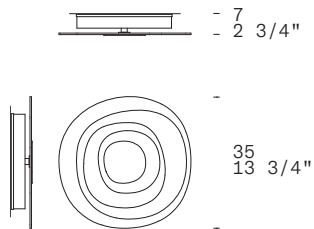

BETA SMALL P-PL   **USER REPLACEABLE LED**
(UPGRADED LED)

TYPE
Wall-Ceiling/*Parete-Soffitto*

ENVIRONMENT
Indoor/*Interno*

LIGHT SOURCE
LED 1 x 10W 1446lm (nominal) 3000K CRI≥90

LIGHT SOURCE FOR USA AND CANADA
LED 1 x 10W 1446lm (nominal) 3000K CRI≥90

MARKING
Dry Location

CONTROL
Push-dim; 0/1-10V
Phase cut/*Taglio di fase*

MATERIALS
Diffuser/*Diffusore*: Glass/*Vetro*
Structure/*Struttura*: Steel/*Acciaio*

FINISHES (DIFFUSER + STRUCTURE)
Gloss White with light OFF, shaded of sand with light ON + Satin Steel/
Con luce OFF Bianco Lucido, con luce ON Nuance Sabbia + Acciaio Satinato

BETA BIG P-PL
TYPE
Wall-Ceiling/*Parete-Soffitto*

ENVIRONMENT
Indoor/*Interno*

LIGHT SOURCE
2GX13 T5 1 x max 22W + 2GX13 T5 1 x max 40W
Fluorescent bulb

LIGHT SOURCE FOR USA AND CANADA
2GX13 T5 1 x max 22W Fluorescent bulb

MARKING
Dry Location

MATERIALS
Diffuser/*Diffusore*: Glass/*Vetro*
Structure/*Struttura*: Steel/*Acciaio*

FINISHES (DIFFUSER + STRUCTURE)
Gloss White with light OFF, shaded of sand with light ON + Satin Steel/
Con luce OFF Bianco Lucido, con luce ON Nuance Sabbia + Acciaio Satinato

BETA SMALL P-PL