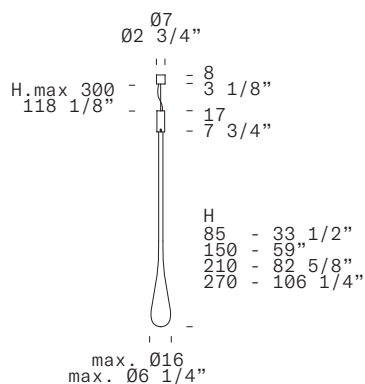

GLÒ INCASSO I + GLÒ S + GLO S/I

TYPE
Pendant/Sospensione

ENVIRONMENT
Indoor/Interno

LIGHT SOURCE
GU10 1 x 7W Retrofit LED (max 1 x 50W Halogen Bulb)

LIGHT SOURCE FOR USA AND CANADA
(Only S version available)
LED 1 X 12W 650lm (nominal) 3000K

MARKING
Dry location

MATERIALS
Diffuser/Diffusore: Blown Glass/Vetro Soffiato
Structure/Struttura: Metal/Metallo

FINISHES (DIFFUSER + STRUCTURE)
Shaded White + Chrome/Bianco Sfumato + Cromo
Red + Chrome/Rosso + Cromo
Acquamarine + Chrome/Acquamarina + Cromo

ON REQUEST
Custom Versions/Versioni Custom

GLÒ INCASSO I

GLÒ S

GLO S/I