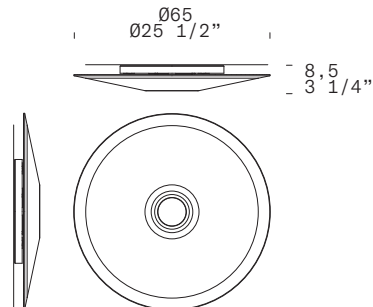

PLANET P-PL 65