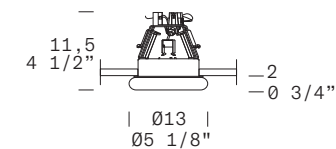

ACCESSORIES
Electronic Transformer 12V (GU5,3 version)/
Trasformatore Elettorico 12V (versione GU5,3)
5-70W halogen lamp / 2,5-50W LED lamp

VAN 2 I

SUN I

ISIDE 2 I design by Roberto Pamio, 1991

TYPE
Recessed/*Incasso*