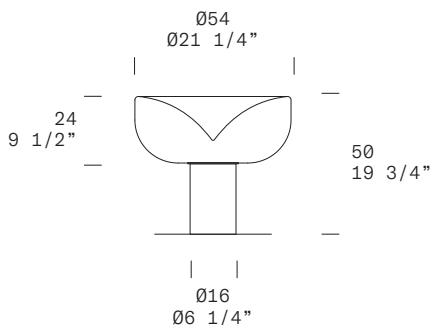

USER REPLACEABLE LED

TYPE

Table/*Tavolo*

ENVIRONMENT

Indoor/*Interno*

LIGHT SOURCE

LED 1 x 26,5W LED 3800lm (nominal) 3000K CRI≥90
LED 1 x 26,5W LED 3660lm (nominal) 2700K CRI≥90
E27 1 x 10W Retrofit LED (max 1 X 100W Halogen Bulb)

LIGHT SOURCE FOR USA AND CANADA

LED 1 x 26.5W LED 3800lm (nominal) 3000K CRI≥90
LED 1 x 26.5W LED 3660lm (nominal) 2700K CRI≥90

MARKING

Dry Location

CONTROL

Dimmer on cord/*Dimmer su cavo*

MATERIALS

Diffuser/*Diffusore*: Blown Glass/*Vetro Soffiato*
Structure/*Struttura*: Metal/*Metallo*

FINISHES (DIFFUSER + STRUCTURE)

Transparent + Glossy Chrome
Transparent + Glossy Warm White
Transparent + Vintage Brass
Smoke Grey + Matte Gunmetal

Trasparente + Cromo Lucido

Trasparente + Bianco Clado Lucido

Trasparente + Ottone Vintage

Fumè + Canna di Fucile Opaco

ON REQUEST

Other combination colors

Altre combinazioni colore

AELLA MINI T 30

TYPE

Table/*Tavolo*

ENVIRONMENT

Indoor/*Interno*

LIGHT SOURCE

LED 1 x 6,1W 762lm (nominal) 2700K CRI≥90

LIGHT SOURCE FOR USA AND CANADA

LED 1 x 6.1W 762lm (nominal) 2700K CRI≥90

MARKING

Dry Location

CONTROL

Dimmer on cord/*Dimmer su cavo*

MATERIALS

Diffuser/*Diffusore*: Glass/*Vetro*
Structure/*Struttura*: Metal/*Metallo*

FINISHES (DIFFUSER + STRUCTURE)

Transparent + Glossy Chrome
Transparent + Glossy Warm White
Smoke Grey + Glossy Gunmetal

Trasparente + Cromo Lucido

Trasparente + Bianco Caldo Lucido

Fumè + Canna di Fucile Lucido

AELLA T 54

AELLA MINI T 30