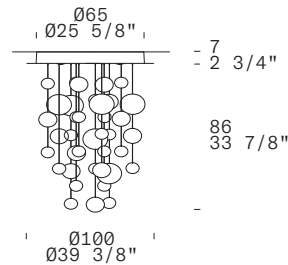

ETHER S

TYPE
Pendant/*Sospensione*

ENVIRONMENT
Indoor/*Interno*

LIGHT SOURCE
GU10 5 x 7W Retrofit LED

LIGHT SOURCE FOR USA AND CANADA
GU10 5 x 7W Retrofit LED

MARKING
Dry Location

MATERIALS
Diffuser/*Diffusore*: Borosilicate Blown Glass/*Vetro Borosilicato Soffiato*
Structure/*Struttura*: Polished Steel/*Acciaio Lucido*

FINISHES (DIFFUSER + STRUCTURE)
Transparent + Polished Steel
Trasparente + Acciaio Lucido

ON REQUEST
Custom Versions/*Versioni Custom*

ETHER S 90 + ETHER S 150

TYPE
Pendant/*Sospensione*

ENVIRONMENT
Indoor/*Interno*

LIGHT SOURCE
G53 4 x 15W Retrofit LED
G53 4 x 15W Retrofit LED + GU5.3 1 X 8W LED RGB

LIGHT SOURCE FOR USA AND CANADA
G53 4 x 15W Retrofit LED
G53 4 x 15W Retrofit LED + GU5.3 1 X 8W LED RGB

MARKING
Dry Location

MATERIALS
Diffuser/*Diffusore*: Borosilicate Blown Glass/*Vetro Borosilicato Soffiato*
Structure/*Struttura*: Polished Steel/*Acciaio Lucido*

FINISHES (DIFFUSER + STRUCTURE)
Transparent + Polished Steel
Trasparente + Acciaio Lucido

ON REQUEST
Custom Versions/*Versioni Custom*

ETHER S

ETHER S 90

ETHER S 150