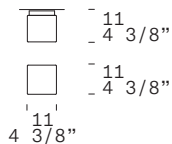

LIGHT SOURCE FOR USA AND CANADA

G9 1 x 4W Retrofit LED (max 1 x 40W Halogen Bulb)
LED 1 x 7W 600lm (nominal) 3000K

MARKING

Dry Location

Damp Location

MATERIALS

Diffuser/*Diffusore*: Blown and Layered Glass/*Vetro Soffiato e Incamiciato*
Structure/*Struttura*: Polycarbonate (G9 version), Anodized Aluminium (LED version)/*Polycarbonato (versione G9), Alluminio Anodizzato (versione LED)*

FINISHES (DIFFUSER + STRUCTURE)

Satin White + Grey
Satin White + Brushed Brass (only LED version)
Bianco Satinato + Grigio
Bianco Satinato + Ottone Spazzolato (solo per versione LED)

CUBI P-PL 16

TYPE

Wall-Ceiling/*Parete-Soffitto*

ENVIRONMENT

Indoor/*Interno*

LIGHT SOURCE

G9 1 x 3W Retrofit LED IP20 (max 1 x 48W Halogen Bulb)
LED 3 x 5,8W 1320lm (nominal) 3000K IP20
LED 2 X 6W 1440lm (nominal) 2700K IP20
LED 2 x 6W 1440lm (nominal) 2700K IP44

LIGHT SOURCE FOR USA AND CANADA

G9 1 x 4W Retrofit LED (max 1 x 60W Halogen Bulb)
LED 1 x 13W 700lm (nominal) 3000K

MARKING

Dry Location

Damp Location

MATERIALS

Diffuser/*Diffusore*: Blown and Layered Glass/*Vetro Soffiato e Incamiciato*
Structure/*Struttura*: Polycarbonate (G9 version), Anodized Aluminium (LED version)/*Polycarbonato (versione G9), Alluminio Anodizzato (versione LED)*

FINISHES (DIFFUSER + STRUCTURE)

Satin White + Grey
Satin White + Brushed Brass (only LED version)
Bianco Satinato + Grigio
Bianco Satinato + Ottone Spazzolato (solo per versione LED)

CUBI P-PL 11