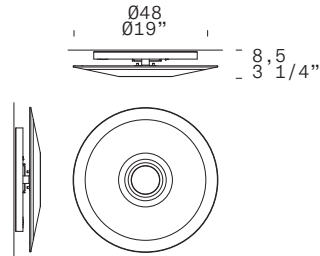

PLANET P-PL 48