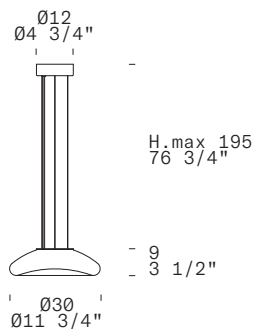

KEYRA S 30

TYPE
Pendant/*Sospensione*

ENVIRONMENT
Indoor/*Interno*

LIGHT SOURCE
LED 1 x 13W 900lm (nominal) 3000K

LIGHT SOURCE FOR USA AND CANADA
LED 1 x 12W 1000lm (nominal) 3000K

MARKING
Dry Location

MATERIALS
Diffuser/*Diffusore*: Blown Glass/*Vetro Soffiato*
Structure/*Struttura*: Metal/*Metallo*

FINISHES (DIFFUSER + STRUCTURE)
Transparent/*Satin White* + Glossy White
Trasparente/Bianco Satinato + *Bianco Lucido*

KEYRA S 60

TYPE
Pendant/*Sospensione*

ENVIRONMENT
Indoor/*Interno*

LIGHT SOURCE
LED 2 x 13W 1800lm (nominal) 3000K

LIGHT SOURCE FOR USA AND CANADA
LED 2 x 12W 2000lm (nominal) 3000K

MARKING
Dry Location

MATERIALS
Diffuser/*Diffusore*: Blown Glass/*Vetro Soffiato*
Structure/*Struttura*: Metal/*Metallo*

FINISHES (DIFFUSER + STRUCTURE)
Transparent/*Satin White* + Glossy White
Trasparente/Bianco Satinato + *Bianco Lucido*

KEYRA S 30