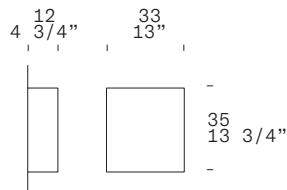

CELINE P
(UPGRADED LED)

USER REPLACEABLE LED

TYPE
Wall/*Parete*

ENVIRONMENT
Indoor/*Interno*

LIGHT SOURCE
E27 1 x 10W Retrofit LED (max 1 X 100W Halogen Bulb)
LED 1 x 10W 1446lm (nominal) 3000K CRI≥90
LED 1 x 10W 1398lm (nominal) 2700K CRI≥90

LIGHT SOURCE FOR USA AND CANADA
LED 1 x 10W 1446lm (nominal) 3000K CRI≥90

MARKING
Dry Location

CONTROL (LED Version)
Push-dim; 0/1-10V
Phase cut/*Taglio di fase*

MATERIALS
Diffuser/*Diffusore*: Blown Glass/*Vetro Soffiato*
Structure/*Struttura*: Metal/*Metallo*

FINISHES (DIFFUSER + STRUCTURE)
Satin White + Brushed Nickel/
Bianco Satinato + Nickel Spazzolato

CELINE P 35
(UPGRADED LED)

USER REPLACEABLE LED

TYPE
Wall/*Parete*

ENVIRONMENT
Indoor/*Interno*

LIGHT SOURCE
E27 1 x 10W Retrofit LED (max 1 X 150W Halogen Bulb)
LED 1 x 10W 1446lm (nominal) 3000K CRI≥90
LED 1 x 10W 1398lm (nominal) 2700K CRI≥90

LIGHT SOURCE FOR USA AND CANADA
LED 1 x 10W 1446lm (nominal) 3000K CRI≥90

MARKING
Dry Location

CONTROL (LED Version)
Push-dim; 0/1-10V
Phase cut/*Taglio di fase*

MATERIALS
Diffuser/*Diffusore*: Blown Glass/*Vetro Soffiato*
Structure/*Struttura*: Metal/*Metallo*

FINISHES (DIFFUSER + STRUCTURE)
Satin White + Brushed Nickel/
Bianco Satinato + Nickel Spazzolato

CELINE P

CELINE P 35