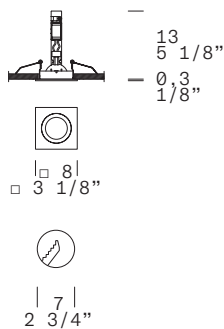

ACCESSORIES
Concrete form/*Cassaforma*
Wiring kit GZ10/*Kit Cablaggio GZ10*
Electronic Transformer 12V/*Trasformatore Elettorico*
12V (5-70W halogen lamp / 2,5-50W LED lamp)

SD 802 I

SD 803 I

Ego, Leucos archive