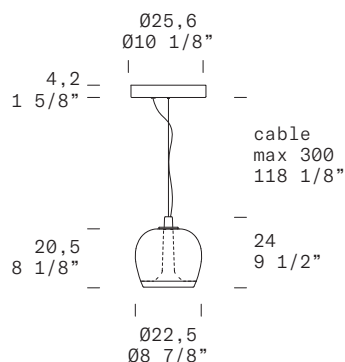

AURELIA BOLD S 22