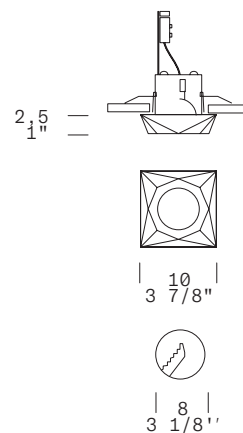

PEGASO I design by Orietta Indovino, 2000

TYPE
Recessed/*Incasso*

ENVIRONMENT
Indoor/*Interno*

LIGHT SOURCE
GU5,3 1x8W Retrofit LED (max 1 x 50W Halogen Bulb)

LIGHT SOURCE FOR USA AND CANADA
Not Available/*Non Disponibile*

MARKING
Dry Location

MATERIALS
Diffuser/*Diffusore*: Curved Cast Glass Pressed with "Fracco"/*Vetro Curvato e Pressato con Decoro "Fracco"*
Structure/*Struttura*: Metal/*Metallo*

FINISHES (DIFFUSER + STRUCTURE)
Transparent Graniglia + White/*Trasparente Graniglia + Bianco*
Amber Graniglia + White/*Ambra Graniglia + Bianco*

ACCESSORIES
Electronic Transformer 12V/
Trasformatore Elettorico 12V
5-70W halogen lamp / 2,5-50W LED lamp

SIDERAL I design by Mauro Marzollo, 2001

TYPE
Recessed/*Incasso*

ENVIRONMENT
Indoor/*Interno*

LIGHT SOURCE
GU5,3 1x8W Retrofit LED (max 1 x 50W Halogen Bulb)

LIGHT SOURCE FOR USA AND CANADA
Not Available/*Non Disponibile*

MARKING
Dry Location

MATERIALS
Diffuser/*Diffusore*: Glass/*Vetro*
Structure/*Struttura*: Metal/*Metallo*

FINISHES (DIFFUSER + STRUCTURE)
Crystal + White/*Cristallo + Bianco*

ACCESSORIES
Electronic Transformer 12V/
Trasformatore Elettorico 12V
5-70W halogen lamp / 2,5-50W LED lamp

PEGASO I

SIDERAL I