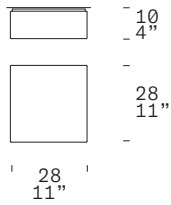

CUBI P-PL 28

TYPE

Wall-Ceiling/*Parete-Soffitto*

ENVIRONMENT

Indoor/*Interno*

LIGHT SOURCE

E14 4 x 5W Retrofit LED (max 4 x 30W Halogen Bulb)
LED 1 x 15W 1800lm (nominal) 3000K

LIGHT SOURCE FOR USA AND CANADA

E12 4 x 5W Retrofit LED (max 4 x 40W Halogen Bulb)
LED 1 x 12.5W 1600lm (nominal) 3000K

MARKING

Dry Location

MATERIALS

Diffuser/*Diffusore*: Blown and Layered Glass/*Vetro
Soffiato e Incamiciato*

Structure/*Struttura*: Metal/*Metallo*

FINISHES (DIFFUSER + STRUCTURE)

Satin White + Grey/*Bianco Satinato + Grigio*

CUBI P-PL 28