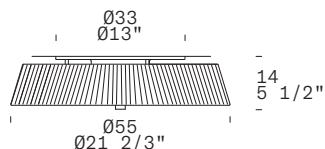

Mocha + White/Moka + Bianco

LILITH PL 40**LILITH PL 55****LILITH PL 70**

PASCALÉ

DESIGN BY LEUCOS DESIGN LAB, 2005

Pascale PL 30, Crystal + Chrome Structure

Pascale PL 30, Cristallo + Struttura Cromo

PASCALE P