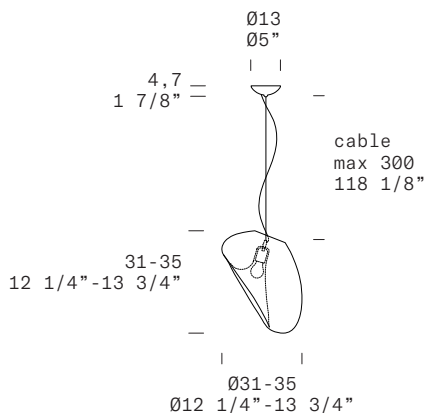

LIGHTBODY S + LIGHTBODY BOLD S
(NEW)

TYPE
Pendant/*Sospensione*

ENVIRONMENT
Indoor/*Interno*

LIGHT SOURCE
E27 1 x 10W Retrofit LED (max 1 X 43W Halogen Bulb)

LIGHT SOURCE FOR USA AND CANADA
E26 1 x 10W Retrofit LED (max 1 X 43W Halogen Bulb)

MARKING
Dry Location

MATERIALS
Diffuser/*Diffusore*: Blown Glass/*Vetro Soffiato*
Structure/*Struttura*: Metal/*Metallo*

FINISHES (DIFFUSER + STRUCTURE)
Transparent + Matte Black/*Trasparente + Nero Opaco*

LIGHTBODY S