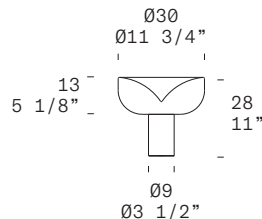

USER REPLACEABLE LED

TYPE

Table/*Tavolo*

ENVIRONMENT

Indoor/*Interno*

LIGHT SOURCE

LED 1 x 26,5W LED 3800lm (nominal) 3000K CRI≥90
LED 1 x 26,5W LED 3660lm (nominal) 2700K CRI≥90
E27 1 x 10W Retrofit LED (max 1 X 100W Halogen Bulb)

LIGHT SOURCE FOR USA AND CANADA

LED 1 x 26.5W LED 3800lm (nominal) 3000K CRI≥90
LED 1 x 26.5W LED 3660lm (nominal) 2700K CRI≥90

MARKING

Dry Location

CONTROL

Dimmer on cord/*Dimmer su cavo*

MATERIALS

Diffuser/*Diffusore*: Blown Glass/*Vetro Soffiato*
Structure/*Struttura*: Metal/*Metallo*

FINISHES (DIFFUSER + STRUCTURE)

Transparent + Glossy Chrome
Transparent + Glossy Warm White
Transparent + Vintage Brass
Smoke Grey + Matte Gunmetal

Trasparente + Cromo Lucido

Trasparente + Bianco Clado Lucido

Trasparente + Ottone Vintage

Fumè + Canna di Fucile Opaco

ON REQUEST

Other combination colors

Altre combinazioni colore

AELLA MINI T 30

TYPE

Table/*Tavolo*

ENVIRONMENT

Indoor/*Interno*

LIGHT SOURCE

LED 1 x 6,1W 762lm (nominal) 2700K CRI≥90

LIGHT SOURCE FOR USA AND CANADA

LED 1 x 6.1W 762lm (nominal) 2700K CRI≥90

MARKING

Dry Location

CONTROL

Dimmer on cord/*Dimmer su cavo*

MATERIALS

Diffuser/*Diffusore*: Glass/*Vetro*
Structure/*Struttura*: Metal/*Metallo*

FINISHES (DIFFUSER + STRUCTURE)

Transparent + Glossy Chrome
Transparent + Glossy Warm White
Smoke Grey + Glossy Gunmetal

Trasparente + Cromo Lucido

Trasparente + Bianco Caldo Lucido

Fumè + Canna di Fucile Lucido

AELLA T 54

AELLA MINI T 30