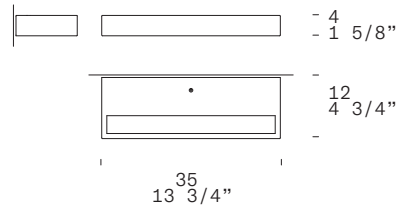

ALIAS P 15
(UPGRADED LED) **USER REPLACEABLE LED**

TYPE
Wall/*Parete*

ENVIRONMENT
Indoor/*Interno*

LIGHT SOURCE
LED 2 x 6,4W 1880lm (nominal) 3000K CRI≥90

LIGHT SOURCE FOR USA AND CANADA
LED 2 x 6.4W 1880lm (nominal) 3000K CRI≥90

MARKING
Dry Location

CONTROL
Phase cut/*Taglio di fase*
Push-dim; 0/1-10V (USA AND CANADA)

MATERIALS
Diffuser/*Diffusore*: Plastic/*Plastica*
Structure/*Struttura*: Metal/*Metallo*

FINISHES (DIFFUSER + STRUCTURE)
Satin + White/*Satinato + Bianco*
Satin + Chrome/*Satinato + Cromo*
Satin + Brushed Brass/*Satinato + Ottone Spazzolato*

ON REQUEST
Custom colors/*Colori custom*

ALIAS P 35
(UPGRADED LED) **USER REPLACEABLE LED**

TYPE
Wall/*Parete*

ENVIRONMENT
Indoor/*Interno*

LIGHT SOURCE
LED 2 x 12,8W 3760lm (nominal) 3000K CRI≥90

LIGHT SOURCE FOR USA AND CANADA
LED 2 x 12.8W 3760lm (nominal) 3000K CRI≥90

MARKING
Dry Location

CONTROL
Phase cut/*Taglio di fase*
Push-dim; 0/1-10V (USA AND CANADA)

MATERIALS
Diffuser/*Diffusore*: Plastic/*Plastica*
Structure/*Struttura*: Metal/*Metallo*

FINISHES (DIFFUSER + STRUCTURE)
Satin + White/*Satinato + Bianco*
Satin + Chrome/*Satinato + Cromo*
Satin + Brushed Brass/*Satinato + Ottone Spazzolato*

ON REQUEST
Custom colors/*Colori custom*

ALIAS P 15

ALIAS P 35