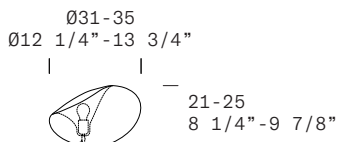

LIGHTBODY T + LIGHTBODY BOLD T
(NEW)

TYPE
Table/*Tavolo*

ENVIRONMENT
Indoor/*Interno*

LIGHT SOURCE
E27 1 x 10W Retrofit LED (max 1 X 43W Halogen Bulb)

LIGHT SOURCE FOR USA AND CANADA
E26 1 x 10W Retrofit LED (max 1 X 43W Halogen Bulb)

MARKING
Dry Location

CONTROL
On-off or dimmer on cord/*On-off o dimmer su cavo*

MATERIALS
Diffuser/*Diffusore*: Blown Glass/*Vetro Soffiato*
Structure/*Struttura*: Metal/*Metallo*

FINISHES (DIFFUSER + STRUCTURE)
Transparent + Matte Black/*Trasparente + Nero Opaco*

LIGHTBODY T

LIGHTBODY BOLD T