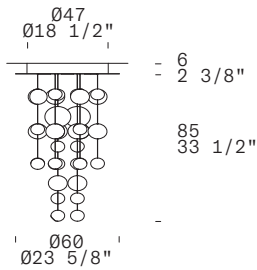

ETHER S

TYPE
Pendant/*Sospensione*

ENVIRONMENT
Indoor/*Interno*

LIGHT SOURCE
GU10 5 x 7W Retrofit LED

LIGHT SOURCE FOR USA AND CANADA
GU10 5 x 7W Retrofit LED

MARKING
Dry Location

MATERIALS
Diffuser/*Diffusore*: Borosilicate Blown Glass/*Vetro Borosilicato Soffiato*
Structure/*Struttura*: Polished Steel/*Acciaio Lucido*

FINISHES (DIFFUSER + STRUCTURE)
Transparent + Polished Steel
Trasparente + Acciaio Lucido

ON REQUEST
Custom Versions/*Versioni Custom*

ETHER S 90 + ETHER S 150

TYPE
Pendant/*Sospensione*

ENVIRONMENT
Indoor/*Interno*

LIGHT SOURCE
G53 4 x 15W Retrofit LED
G53 4 x 15W Retrofit LED + GU5.3 1 X 8W LED RGB

LIGHT SOURCE FOR USA AND CANADA
G53 4 x 15W Retrofit LED
G53 4 x 15W Retrofit LED + GU5.3 1 X 8W LED RGB

MARKING
Dry Location

MATERIALS
Diffuser/*Diffusore*: Borosilicate Blown Glass/*Vetro Borosilicato Soffiato*
Structure/*Struttura*: Polished Steel/*Acciaio Lucido*

FINISHES (DIFFUSER + STRUCTURE)
Transparent + Polished Steel
Trasparente + Acciaio Lucido

ON REQUEST
Custom Versions/*Versioni Custom*

ETHER S