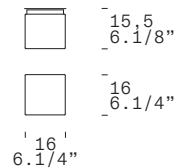

Cubi P-PL 28, Satin White + Grey Structure

Cubi P-PL 28, Bianco Satinato + Struttura Grigia

CUBI P-PL 28

TYPE

Wall-Ceiling/*Parete-Soffitto*

ENVIRONMENT

Indoor/*Interno*

LIGHT SOURCE