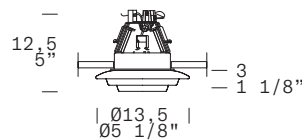

ACCESSORIES
Electronic Transformer 12V (GU5,3 version)/
Trasformatore Elettorico 12V (versione GU5,3)
5-70W halogen lamp / 2,5-50W LED lamp

VAN 2 I

SUN I

ISIDE 2 I design by Roberto Pamio, 1991

TYPE
Recessed/*Incasso*