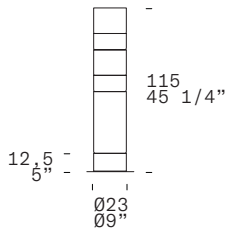

STACKING B TR + STACKING C TR + STACKING D TR

TYPE
Floor/Terra

ENVIRONMENT
Indoor/Interno

LIGHT SOURCE
GU10 4 x 7W Retrofit LED (max 4 x 50W Halogen Bulb)

LIGHT SOURCE FOR USA AND CANADA
GU10 4 x 7W Retrofit LED (max 4 x 35W Halogen Bulb)

MARKING
Dry location

CONTROL
Dimmer on cord/Dimmer su cavo

MATERIALS
Diffuser/Diffusore: Blown Glass/Vetro Soffiato
Structure/Struttura: Metal/Metallo

FINISHES (DIFFUSER + STRUCTURE)

STACKING B:
Smoke Grey, White, Smoke Grey, White, Mirror + Glossy Chrome/
Fumè, Bianco, Fumè, Bianco, Specchio + Cromo lucido

STACKING C:
Smoke Grey, White, Amber, Tobacco, White, Amber + Glossy Gold/
Fumè, Bianco, Ambra, Tabacco Trasparente, Bianco, Ambra + Oro lucido

STACKING D:
White, Gold, Transparent Tobacco, White, Gold, Black + Glossy Gold/
Bianco, Oro, Tabacco Trasparente, Bianco, Oro, Nero + Oro lucido

STACKING B TR