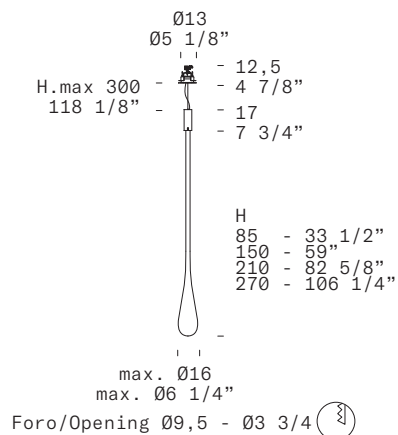

GLÒ INCASSO I + GLÒ S + GLO S/I

TYPE
Pendant/Sospensione

ENVIRONMENT
Indoor/Interno

LIGHT SOURCE
GU10 1 x 7W Retrofit LED (max 1 x 50W Halogen Bulb)

LIGHT SOURCE FOR USA AND CANADA
(Only S version available)
LED 1 X 12W 650lm (nominal) 3000K

MARKING
Dry location

MATERIALS
Diffuser/Diffusore: Blown Glass/Vetro Soffiato
Structure/Struttura: Metal/Metallo

FINISHES (DIFFUSER + STRUCTURE)
Shaded White + Chrome/Bianco Sfumato + Cromo
Red + Chrome/Rosso + Cromo
Acquamarine + Chrome/Acquamarina + Cromo

ON REQUEST
Custom Versions/Versioni Custom

GLÒ INCASSO I

GLÒ S

GLO S/I