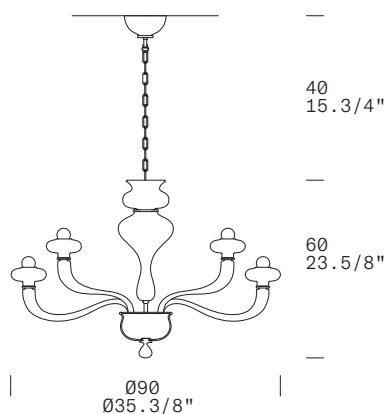

BOHEME L 8 + BOHEME L 12

TYPE

Sospensione/Pendant

ENVIRONMENT

Indoor/Interno

LIGHT SOURCE

BOHEME L8: E14 8 x 5W Retrofit LED
(max 8 x 46W Halogen Bulb)

BOHEME L12: E14 12 x 5W Retrofit LED
(max 12 x 46W Halogen Bulb)

LIGHT SOURCE FOR USA AND CANADA

BOHEME L8: E12 8 x 5W Retrofit LED
(max 8 x 60W Halogen Bulb)

BOHEME L12: E12 12 x 5W Retrofit LED
(max 12 x 60W Halogen Bulb)

MARKING

Dry location

MATERIALS

Diffuser/Diffusore: Blown Glass/Vetro Soffiato

Structure/Struttura: Metal/Metallo

FINISHES (DIFFUSER + STRUCTURE)

Transparent + Chrome/Trasparente + Cromo

Smoke Grey + Chrome/Fumè + Cromo

BOHEME L 8

BOHEME L 12