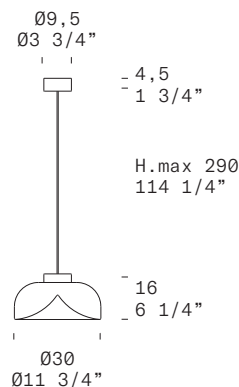

AELLA MINI S 30