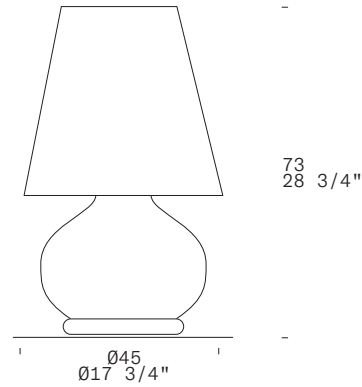

PARALUNE G (BIG) T