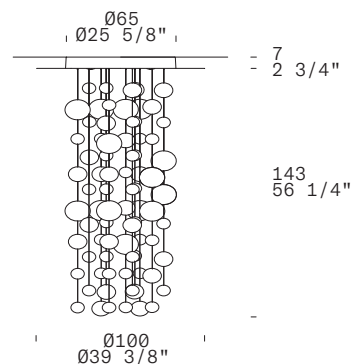

ETHER S

TYPE
Pendant/*Sospensione*

ENVIRONMENT
Indoor/*Interno*

LIGHT SOURCE
GU10 5 x 7W Retrofit LED

LIGHT SOURCE FOR USA AND CANADA
GU10 5 x 7W Retrofit LED

MARKING
Dry Location

MATERIALS
Diffuser/*Diffusore*: Borosilicate Blown Glass/*Vetro Borosilicato Soffiato*
Structure/*Struttura*: Polished Steel/*Acciaio Lucido*

FINISHES (DIFFUSER + STRUCTURE)
Transparent + Polished Steel
Trasparente + Acciaio Lucido

ON REQUEST
Custom Versions/*Versioni Custom*

ETHER S 90 + ETHER S 150

TYPE
Pendant/*Sospensione*

ENVIRONMENT
Indoor/*Interno*

LIGHT SOURCE
G53 4 x 15W Retrofit LED
G53 4 x 15W Retrofit LED + GU5.3 1 X 8W LED RGB

LIGHT SOURCE FOR USA AND CANADA
G53 4 x 15W Retrofit LED
G53 4 x 15W Retrofit LED + GU5.3 1 X 8W LED RGB

MARKING
Dry Location

MATERIALS
Diffuser/*Diffusore*: Borosilicate Blown Glass/*Vetro Borosilicato Soffiato*
Structure/*Struttura*: Polished Steel/*Acciaio Lucido*

FINISHES (DIFFUSER + STRUCTURE)
Transparent + Polished Steel
Trasparente + Acciaio Lucido

ON REQUEST
Custom Versions/*Versioni Custom*

ETHER S

ETHER S 90

ETHER S 150