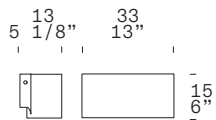

VITTORIA P2

TYPE

Wall/*Parete*

ENVIRONMENT

Indoor/*Interno*

LIGHT SOURCE

R7s 80mm 1 X 10W Retrofit LED (max 1 x 120W Halogen Bulb)
LED 3 x 5W 1300lm (nominal) 3000K

LIGHT SOURCE FOR USA AND CANADA

R7s 80mm 1 X 10W Retrofit LED (max 1 x 150W Halogen Bulb)
LED 3 x 3.2W 1270lm (nominal) 3000K

MARKING

Dry location

CONTROL

Phase cut/*Taglio di fase*

MATERIALS

Diffuser/*Diffusore*: Blown Glass/*Vetro Soffiato*

Structure/*Struttura*: Metal/*Metallo*

FINISHES (DIFFUSER + STRUCTURE)

White + Chrome/*Bianco + Cromo*

VITTORIA P2