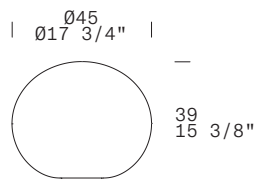

SPHERA T3/45