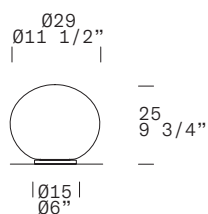

SPHERA T3/29 + SPHERA T3/37 + SPHERA T3/45

TYPE

Table/*Tavolo*

ENVIRONMENT

Indoor/*Interno*

LIGHT SOURCE

E27 1 x 15W Retrofit LED

(T3/29: max 1 X 100W Halogen Bulb)

(T3/37 - T3/45: max 1 X 150W Halogen Bulb)

LIGHT SOURCE FOR USA AND CANADA

E26 1 x 15W Retrofit LED

(T3/29: max 1 X 100W Halogen Bulb)

(T3/37 - T3/45: max 1 X 150W Halogen Bulb)

MARKING

Dry location

CONTROL

On-off (T3/29), dimmer on cord (T3/37-T3/45)

On-off (T3/29), dimmer su cavo (T3/37-T3/45)

MATERIALS

Diffuser/*Diffusore*: Blown Glass/*Vetro Soffiato*

Structure/*Struttura*: Metal/*Metallo*

FINISHES (DIFFUSER + STRUCTURE)

Satin White + Chrome/*Bianco Satinato + Cromo*

Satin White + Brushed Brass/*Bianco Satinato + Ottone Satinato*

SPHERA T3/29

SPHERA T3/37