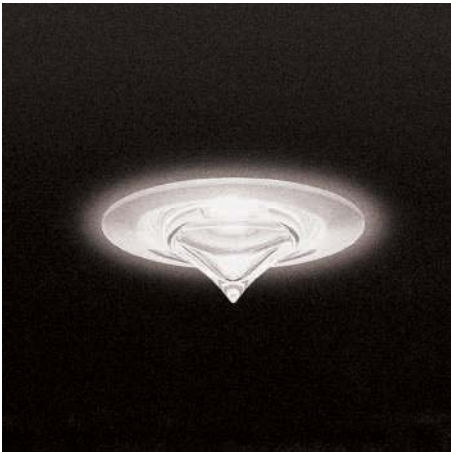

DROP design by Tosso, Massari & Associates 1998

TYPE
Recessed/*Incasso*

ENVIRONMENT
Indoor/*Interno*

LIGHT SOURCE
GU5,3 1x8W Retrofit LED (max 1 x 50W Halogen Bulb)
GU10 1 x max 50W Halogen Bulb

LIGHT SOURCE FOR USA AND CANADA
HOUSING: chicago plenum - insulated
- new construction - remodel
1 X 35W lo-voltage Halogen, MR-16
LED 1X 16W 2700K - 3000K - 3500K - 4000K 1500lm
LED 1X 23W 2700K - 3000K - 3500K - 4000K 2000lm

MARKING
GU5,3: Dry Location

GU10: Dry Location

MATERIALS
Diffuser/*Diffusore*: Glass/*Vetro*
Structure/*Struttura*: Metal/*Metallo*

FINISHES (DIFFUSER + STRUCTURE)
Crystal + Chrome/*Cristallo + Cromo*
Satin White + Chrome/*Bianco Satinato + Cromo*

ACCESSORIES
Electronic Transformer 12V (GU5,3 version)/
Trasformatore Elettorico 12V (versione GU5,3)
5-70W halogen lamp / 2,5-50W LED lamp

DROP I