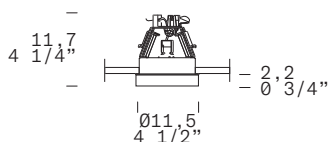

ACCESSORIES
Electronic Transformer 12V (GU5,3 version)/
Trasformatore Elettorico 12V (versione GU5,3)
5-70W halogen lamp / 2,5-50W LED lamp

ISIDE 2 I

MIRA 2 I

PEGASO I design by Orietta Indovino, 2000

TYPE
Recessed/*Incasso*