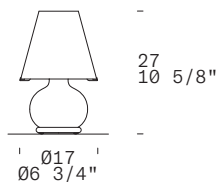

PARALUNE MINI T

TYPE
Table/*Tavolo*

ENVIRONMENT
Indoor/*Interno*

LIGHT SOURCE

E14 1 x 5W Retrofit LED (max 1 x 46W Halogen Bulb)
+
G9 1 x 3W Retrofit LED (max 1 x 20W Halogen Bulb)

LIGHT SOURCE FOR USA AND CANADA

E12 1 x 5W Retrofit LED (max 1 x 46W Halogen Bulb)
+
G9 1 x 3W Retrofit LED (max 1 x 20W Halogen Bulb)

MARKING

Dry Location

CONTROL

Double Light Switch/*Doppia Accensione*

MATERIALS

Diffuser/*Diffusore*: Blown and Layered Glass/*Vetro Soffiato e Incamiciato*
Structure/*Struttura*: Metal/*Metallo*

FINISHES (DIFFUSER + STRUCTURE)

Satin White + White/*Bianco Satinato + Bianco*

PARALUNE P (SMALL) T

TYPE
Table/*Tavolo*

ENVIRONMENT
Indoor/*Interno*

LIGHT SOURCE

E14 1 x 5W Retrofit LED (max 1 x 46W Halogen Bulb)
+
E14 1 x 5W Retrofit LED (max 1 x 30W Halogen Bulb)

LIGHT SOURCE FOR USA AND CANADA

E12 1 x 5W Retrofit LED (max 1 x 46W Halogen Bulb)
+
E12 1 x 5W Retrofit LED (max 1 x 30W Halogen Bulb)

MARKING

Dry Location

CONTROL

Double Light Switch/*Doppia Accensione*

MATERIALS

Diffuser/*Diffusore*: Blown and Layered Glass/*Vetro Soffiato e Incamiciato*
Structure/*Struttura*: Metal/*Metallo*

FINISHES (DIFFUSER + STRUCTURE)

Satin White + White/*Bianco Satinato + Bianco*

PARALUNE MINI T