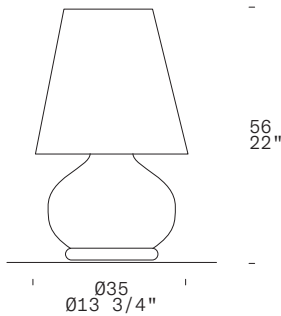

PARALUNE M (MEDIUM) T

TYPE
Table/*Tavolo*

ENVIRONMENT
Indoor/*Interno*

LIGHT SOURCE
E27 1 x 10W Retrofit LED (max 1 x 77W Halogen Bulb)
+
E27 1 x 10W Retrofit LED (max 1 x 46W Halogen Bulb)

LIGHT SOURCE FOR USA AND CANADA
E26 1 x 10W Retrofit LED (max 1 x 75W Halogen Bulb)
+
E26 1 x 10W Retrofit LED (max 1 x 60W Halogen Bulb)

MARKING
Dry Location

CONTROL
Double Light Switch/*Doppia Accensione*

MATERIALS
Diffuser/*Diffusore*: Blown and Layered Glass/*Vetro Soffiato e Incamiciato*
Structure/*Struttura*: Metal/*Metallo*

FINISHES (DIFFUSER + STRUCTURE)
Satin White + White/*Bianco Satinato + Bianco*

PARALUNE G (BIG) T

TYPE
Table/*Tavolo*

ENVIRONMENT
Indoor/*Interno*

LIGHT SOURCE
E27 1 x 10W Retrofit LED (max 1 x 77W Halogen Bulb)
+
E27 1 x 10W Retrofit LED (max 1 x 77W Halogen Bulb)

LIGHT SOURCE FOR USA AND CANADA
E26 1 x 10W Retrofit LED (max 1 x 75W Halogen Bulb)
+
E26 1 x 10W Retrofit LED (max 1 x 75W Halogen Bulb)

MARKING
Dry Location

CONTROL
Double Light Switch/*Doppia Accensione*

MATERIALS
Diffuser/*Diffusore*: Blown and Layered Glass/*Vetro Soffiato e Incamiciato*
Structure/*Struttura*: Metal/*Metallo*

FINISHES (DIFFUSER + STRUCTURE)
Satin White + White/*Bianco Satinato + Bianco*

PARALUNE M (MEDIUM) T