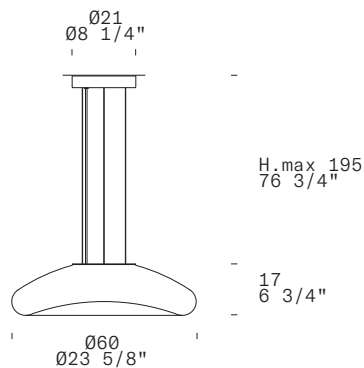

KEYRA S 30

TYPE
Pendant/*Sospensione*

ENVIRONMENT
Indoor/*Interno*

LIGHT SOURCE
LED 1 x 13W 900lm (nominal) 3000K

LIGHT SOURCE FOR USA AND CANADA
LED 1 x 12W 1000lm (nominal) 3000K

MARKING
Dry Location

MATERIALS
Diffuser/*Diffusore*: Blown Glass/*Vetro Soffiato*
Structure/*Struttura*: Metal/*Metallo*

FINISHES (DIFFUSER + STRUCTURE)
Transparent/*Satin White* + Glossy White
Trasparente/Bianco Satinato + *Bianco Lucido*

KEYRA S 60

TYPE
Pendant/*Sospensione*

ENVIRONMENT
Indoor/*Interno*

LIGHT SOURCE
LED 2 x 13W 1800lm (nominal) 3000K

LIGHT SOURCE FOR USA AND CANADA
LED 2 x 12W 2000lm (nominal) 3000K

MARKING
Dry Location

MATERIALS
Diffuser/*Diffusore*: Blown Glass/*Vetro Soffiato*
Structure/*Struttura*: Metal/*Metallo*

FINISHES (DIFFUSER + STRUCTURE)
Transparent/*Satin White* + Glossy White
Trasparente/Bianco Satinato + *Bianco Lucido*

KEYRA S 30

KEYRA S 60