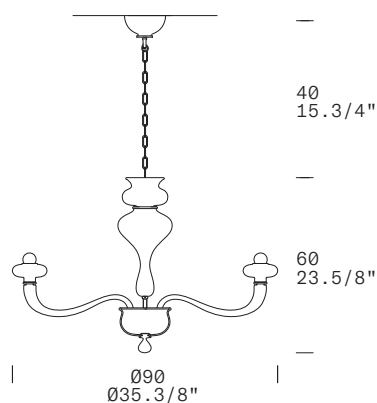

BOHEME L 8 + BOHEME L 12

TYPE

Sospensione/Pendant

ENVIRONMENT

Indoor/Interno

LIGHT SOURCE

BOHEME L8: E14 8 x 5W Retrofit LED
(max 8 x 46W Halogen Bulb)

BOHEME L12: E14 12 x 5W Retrofit LED
(max 12 x 46W Halogen Bulb)

LIGHT SOURCE FOR USA AND CANADA

BOHEME L8: E12 8 x 5W Retrofit LED
(max 8 x 60W Halogen Bulb)

BOHEME L12: E12 12 x 5W Retrofit LED
(max 12 x 60W Halogen Bulb)

MARKING

Dry location

MATERIALS

Diffuser/Diffusore: Blown Glass/Vetro Soffiato

Structure/Struttura: Metal/Metallo

FINISHES (DIFFUSER + STRUCTURE)

Transparent + Chrome/Trasparente + Cromo

Smoke Grey + Chrome/Fumè + Cromo

BOHEME L 8