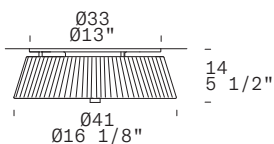

Mocha + White/Moka + Bianco

LILITH PL 40**LILITH PL 55****LILITH PL 70**

PASCALÉ

DESIGN BY LEUCOS DESIGN LAB, 2005

Pascale PL 30, Crystal + Chrome Structure

Pascale PL 30, Cristallo + Struttura Cromo

PASCALE P