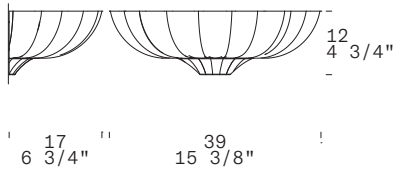

PASCALE P

TYPE
Wall/*Parete*

ENVIRONMENT
Indoor/*Interno*

LIGHT SOURCE
G9 2 x 3W Retrofit LED (max 2 X 33W Halogen Bulb)

LIGHT SOURCE FOR USA AND CANADA
2 x 3W Retrofit LED (max 2 X 25W Halogen Bulb)

MARKING
Dry Location

MATERIALS
Diffuser/*Diffusore*: Pressed Cast Glass/*Vetro Colato Pressato*
Structure/*Struttura*: Metal/*Metallo*

FINISHES (DIFFUSER + STRUCTURE)
Crystal + Chrome/*Cristallo + Cromo*

PASCALE PL 30 + PASCALE PL 40

TYPE
Ceiling/*Soffitto*

ENVIRONMENT
Indoor/*Interno*

LIGHT SOURCE
PASCALE PL 30:
G9 3 x 3W Retrofit LED (max 3 x 33W Halogen Bulb)
PASCALE PL 40:
E14 3 X 5W Retrofit LED (max 3 x 46W Halogen Bulb)

LIGHT SOURCE FOR USA AND CANADA
PASCALE PL 30:
G9 3 x 3W Retrofit LED (max 3 x 25W Halogen Bulb)
PASCALE PL 40:
E12 2 x 5W Retrofit LED (max 2 x 60W Halogen Bulb)

MARKING
Dry Location

MATERIALS
Diffuser/*Diffusore*: Pressed Cast Glass/*Vetro Colato Pressato*
Structure/*Struttura*: Metal/*Metallo*

FINISHES (DIFFUSER + STRUCTURE)
Crystal + Chrome/*Cristallo + Cromo*

PASCLAE P