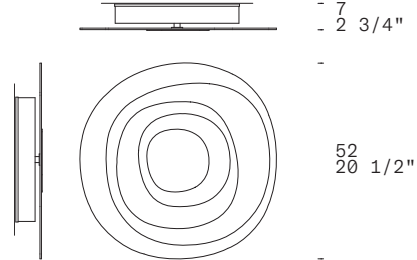

BETA SMALL P-PL

BETA BIG P-PL

Beta Small P-PL, With Light OFF (-), Beta Small P-PL, With Light ON (-)

Beta Small P-PL, con Luce OFF (-), Beta Small P-PL, con Luce ON (-)

Beta Small P-PL, With Light ON, shades of sand + Brushed Steel Structure