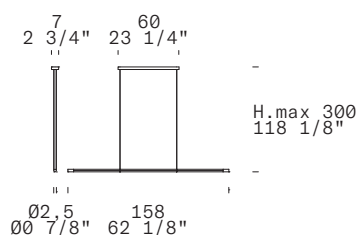

VOLTA S 120

TYPE
Pendant/*Sospensione*

ENVIRONMENT
Indoor/*Interno*

LIGHT SOURCE
LED 1 x 23W 1950lm (nominal) 2700K CRI≥90

LIGHT SOURCE FOR USA AND CANADA
LED 1 x 23W 1950lm (nominal) 2700K CRI≥90

MARKING
Dry location

CONTROL
Push Dimmer

MATERIALS
Diffuser: Methacrylate (PMMA)/*Metacrilato (PMMA)*
Structure: Aluminium/*Alluminio*

FINISHES (DIFFUSER + STRUCTURE)
Satin methacrylate + Matte White
Satin methacrylate + Textured Black RAL 9004

Metacrilato Satinato + Bianco Opaco
Metacrilato Satinato + Nero Raggrinzante Opaco RAL 9004

VOLTA S 160

TYPE
Pendant/*Sospensione*

ENVIRONMENT
Indoor/*Interno*

LIGHT SOURCE
LED 1 x 30W 2560lm (nominal) 2700K CRI≥90

LIGHT SOURCE FOR USA AND CANADA
LED 1 x 30W 2560lm (nominal) 2700K CRI≥90

MARKING
Dry location

CONTROL
Push Dimmer

MATERIALS
Diffuser: Methacrylate (PMMA)/*Metacrilato (PMMA)*
Structure: Aluminium/*Alluminio*

FINISHES (DIFFUSER + STRUCTURE)
Satin methacrylate + Matte White
Satin methacrylate + Textured Black RAL 9004

Metacrilato Satinato + Bianco Opaco
Metacrilato Satinato + Nero Raggrinzante Opaco RAL 9004

VOLTA S 120

VOLTA S 160