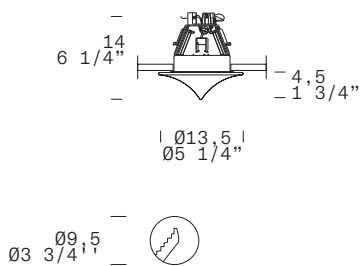

DROP design by Tosso, Massari & Associates 1998

TYPE
Recessed/*Incasso*

ENVIRONMENT
Indoor/*Interno*

LIGHT SOURCE
GU5,3 1x8W Retrofit LED (max 1 x 50W Halogen Bulb)
GU10 1 x max 50W Halogen Bulb

LIGHT SOURCE FOR USA AND CANADA
HOUSING: chicago plenum - insulated
- new construction - remodel
1 X 35W lo-voltage Halogen, MR-16
LED 1X 16W 2700K - 3000K - 3500K - 4000K 1500lm
LED 1X 23W 2700K - 3000K - 3500K - 4000K 2000lm

MARKING
GU5,3: Dry Location

GU10: Dry Location

MATERIALS
Diffuser/*Diffusore*: Glass/*Vetro*
Structure/*Struttura*: Metal/*Metallo*

FINISHES (DIFFUSER + STRUCTURE)
Crystal + Chrome/*Cristallo + Cromo*
Satin White + Chrome/*Bianco Satinato + Cromo*

ACCESSORIES
Electronic Transformer 12V (GU5,3 version)/
Trasformatore Elettorico 12V (versione GU5,3)
5-70W halogen lamp / 2,5-50W LED lamp

DROP I