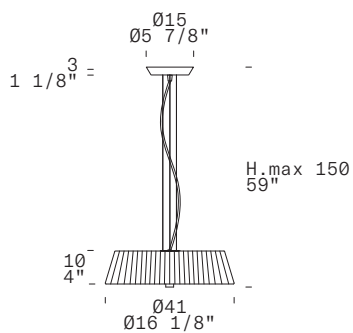

LILITH S 40 + LILITH S 55 + LILITH S 70

TYPE

Pendant/Sospensione

ENVIRONMENT

Indoor/Interno

LIGHT SOURCE

LILITH S40: E14 3 x 5W Retrofit LED (max 3 x 46W Halogen Bulb)
LILITH S55: E27 4 x 10W Retrofit LED (max 4 x 57W Halogen Bulb)
LILITH S70: E27 6 x 10W Retrofit LED (max 6 x 57W Halogen Bulb)

LIGHT SOURCE FOR USA AND CANADA

LILITH S40: E12 3 x 5W Retrofit LED (max 3 x 60W Halogen Bulb)
LILITH S55: E26 4 x 10W Retrofit LED (max 4 x 75W Halogen Bulb)
LILITH S70: E26 6 x 10W Retrofit LED (max 6 x 75W Halogen Bulb)

MARKING

Dry location

Diffuser/Diffusore: Cotton Thread/Filo di cotone

Structure/Struttura: Metal/Metallo

FINISHES (DIFFUSER + STRUCTURE)

White + Brushed Nickel/Bianco + Nickel Spazzolato

Silver + Brushed Nickel/Argento + Nickel Spazzolato

Mocha + Brushed Nickel/Moka + Nickel Spazzolato

LILITH S 40