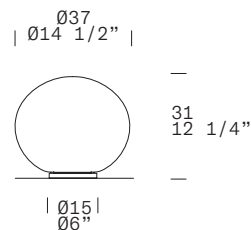

SPHERA T3/29 + SPHERA T3/37 + SPHERA T3/45

TYPE

Table/*Tavolo*

ENVIRONMENT

Indoor/*Interno*

LIGHT SOURCE

E27 1 x 15W Retrofit LED

(T3/29: max 1 X 100W Halogen Bulb)

(T3/37 - T3/45: max 1 X 150W Halogen Bulb)

LIGHT SOURCE FOR USA AND CANADA

E26 1 x 15W Retrofit LED

(T3/29: max 1 X 100W Halogen Bulb)

(T3/37 - T3/45: max 1 X 150W Halogen Bulb)

MARKING

Dry location

CONTROL

On-off (T3/29), dimmer on cord (T3/37-T3/45)

On-off (T3/29), dimmer su cavo (T3/37-T3/45)

MATERIALS

Diffuser/*Diffusore*: Blown Glass/*Vetro Soffiato*

Structure/*Struttura*: Metal/*Metallo*

FINISHES (DIFFUSER + STRUCTURE)

Satin White + Chrome/*Bianco Satinato + Cromo*

Satin White + Brushed Brass/*Bianco Satinato + Ottone Satinato*

SPHERA T3/29

SPHERA T3/37