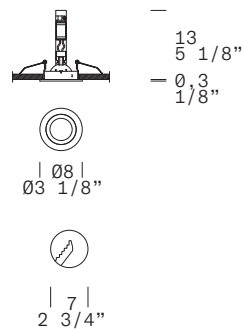

ACCESSORIES
Concrete form/*Cassaforma*
Wiring kit GZ10/*Kit Cablaggio GZ10*
Electronic Transformer 12V/*Trasformatore Elettorico*
12V (5-70W halogen lamp / 2,5-50W LED lamp)

SD 802 I

SD 803 I

Ego, Leucos archive