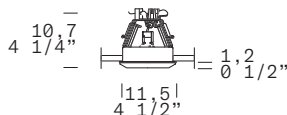

ACCESSORIES
Electronic Transformer 12V (GU5,3 version)/
Trasformatore Elettorico 12V (versione GU5,3)
5-70W halogen lamp / 2,5-50W LED lamp

ISIDE 2 I

MIRA 2 I

PEGASO I design by Orietta Indovino, 2000

TYPE
Recessed/*Incasso*