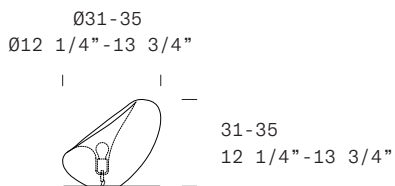

LIGHTBODY T + LIGHTBODY BOLD T
(NEW)

TYPE
Table/*Tavolo*

ENVIRONMENT
Indoor/*Interno*

LIGHT SOURCE
E27 1 x 10W Retrofit LED (max 1 X 43W Halogen Bulb)

LIGHT SOURCE FOR USA AND CANADA
E26 1 x 10W Retrofit LED (max 1 X 43W Halogen Bulb)

MARKING
Dry Location

CONTROL
On-off or dimmer on cord/*On-off o dimmer su cavo*

MATERIALS
Diffuser/*Diffusore*: Blown Glass/*Vetro Soffiato*
Structure/*Struttura*: Metal/*Metallo*

FINISHES (DIFFUSER + STRUCTURE)
Transparent + Matte Black/*Trasparente + Nero Opaco*

LIGHTBODY T

LIGHTBODY BOLD T