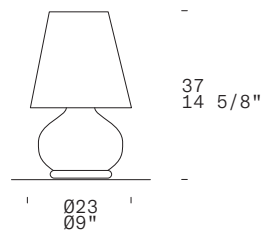

PARALUNE P (SMALL) T