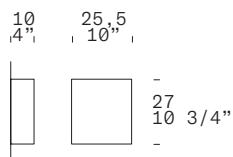

CELINE P
(UPGRADED LED)

USER REPLACEABLE LED

TYPE
Wall/*Parete*

ENVIRONMENT
Indoor/*Interno*

LIGHT SOURCE
E27 1 x 10W Retrofit LED (max 1 X 100W Halogen Bulb)
LED 1 x 10W 1446lm (nominal) 3000K CRI≥90
LED 1 x 10W 1398lm (nominal) 2700K CRI≥90

LIGHT SOURCE FOR USA AND CANADA
LED 1 x 10W 1446lm (nominal) 3000K CRI≥90

MARKING
Dry Location

CONTROL (LED Version)
Push-dim; 0/1-10V
Phase cut/*Taglio di fase*

MATERIALS
Diffuser/*Diffusore*: Blown Glass/*Vetro Soffiato*
Structure/*Struttura*: Metal/*Metallo*

FINISHES (DIFFUSER + STRUCTURE)
Satin White + Brushed Nickel/
Bianco Satinato + Nickel Spazzolato

CELINE P 35
(UPGRADED LED)

USER REPLACEABLE LED

TYPE
Wall/*Parete*

ENVIRONMENT
Indoor/*Interno*

LIGHT SOURCE
E27 1 x 10W Retrofit LED (max 1 X 150W Halogen Bulb)
LED 1 x 10W 1446lm (nominal) 3000K CRI≥90
LED 1 x 10W 1398lm (nominal) 2700K CRI≥90

LIGHT SOURCE FOR USA AND CANADA
LED 1 x 10W 1446lm (nominal) 3000K CRI≥90

MARKING
Dry Location

CONTROL (LED Version)
Push-dim; 0/1-10V
Phase cut/*Taglio di fase*

MATERIALS
Diffuser/*Diffusore*: Blown Glass/*Vetro Soffiato*
Structure/*Struttura*: Metal/*Metallo*

FINISHES (DIFFUSER + STRUCTURE)
Satin White + Brushed Nickel/
Bianco Satinato + Nickel Spazzolato

CELINE P