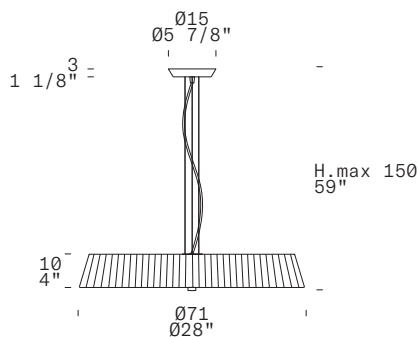

LILITH S 40 + LILITH S 55 + LILITH S 70

TYPE

Pendant/Sospensione

ENVIRONMENT

Indoor/Interno

LIGHT SOURCE

LILITH S40: E14 3 x 5W Retrofit LED (max 3 x 46W Halogen Bulb)
LILITH S55: E27 4 x 10W Retrofit LED (max 4 x 57W Halogen Bulb)
LILITH S70: E27 6 x 10W Retrofit LED (max 6 x 57W Halogen Bulb)

LIGHT SOURCE FOR USA AND CANADA

LILITH S40: E12 3 x 5W Retrofit LED (max 3 x 60W Halogen Bulb)
LILITH S55: E26 4 x 10W Retrofit LED (max 4 x 75W Halogen Bulb)
LILITH S70: E26 6 x 10W Retrofit LED (max 6 x 75W Halogen Bulb)

MARKING

Dry location

Diffuser/Diffusore: Cotton Thread/Filo di cotone

Structure/Struttura: Metal/Metallo

FINISHES (DIFFUSER + STRUCTURE)

White + Brushed Nickel/Bianco + Nickel Spazzolato

Silver + Brushed Nickel/Argento + Nickel Spazzolato

Mocha + Brushed Nickel/Moka + Nickel Spazzolato

LILITH S 40

LILITH S 55

LILITH S 70