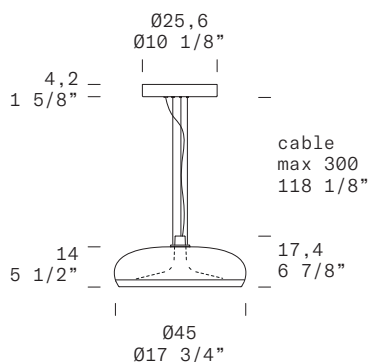

Fumè + Canna di Fucile Opaco

Fumè + Ottone Vintage

Fumè + Bianco Caldo Lucido

AURELIA BOLD S 22
(NEW)

USER REPLACEABLE LED

TYPE

Pendant/Sospensione

ENVIRONMENT

Indoor/Interno

LIGHT SOURCE

Single or double switch and dimming

Singola o doppia accensione e dimmerazione

Direct: LED 1 x 11,6W 1531lm (nominal) 3000K CRI≥90

Indirect: LED 1 x 7,2W 784lm (nominal) 3000K CRI≥90

or

Direct: LED 1 x 11,6W 1471lm (nominal) 2700K CRI≥90

Indirect: LED 1 x 7,2W 768lm (nominal) 2700K CRI≥90

LIGHT SOURCE FOR USA AND CANADA

Single or double switch and dimming/

Singola o doppia accensione e dimmerazione

Direct: LED 1 x 11,6W 1531lm (nominal) 3000K CRI≥90

Indirect: LED 1 x 7,2W 784lm (nominal) 3000K CRI≥90

or

Direct: LED 1 x 11,6W 1471lm (nominal) 2700K CRI≥90

Indirect: LED 1 x 7,2W 768lm (nominal) 2700K CRI≥90

MARKING

Dry Location

CONTROL

Push-dim; 0/1-10V

Phase cut/Taglio di fase

On request/Su richiesta: DALI (not for USA and Canada)

MATERIALS

Diffuser/Diffusore: Blown Glass/Vetro Soffiato

Structure/Struttura: Metal/Metallo

FINISHES (DIFFUSER + STRUCTURE)

Transparent + Matte Gunmetal

Transparent + Vintage Brass

Transparent + Glossy Warm White

Smoke Grey + Matte Gunmetal

Smoke Grey + Vintage Brass

Smoke Grey + Glossy Warm White

Trasparente + Canna di Fucile Opaco

Trasparente + Ottone Vintage

Trasparente + Bianco Caldo Lucido

Fumè + Canna di Fucile Opaco

Fumè + Ottone Vintage

Fumè + Bianco Caldo Lucido

AURELIA S 45