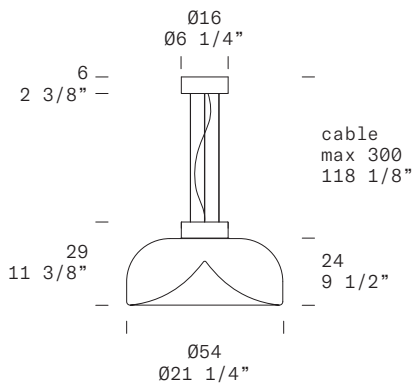

TYPE
Pendant/*Sospensione*

ENVIRONMENT
Indoor/*interno*

LIGHT SOURCE
LED 1 x 26,5W 3800lm (nominal) 3000K CRI≥90
LED 1 x 26,5W 3660lm (nominal) 2700K CRI≥90

LIGHT SOURCE FOR USA AND CANADA
LED 1 x 26.5W 3800lm (nominal) 3000K CRI≥90
LED 1 x 26.5W 3660lm (nominal) 2700K CRI≥90

MARKING
Dry Location

CONTROL
Push-dim; 0/1-10V; DALI (DALI not for US and CANADA)
Phase-cut/*Taglio di fase*

MATERIALS
Diffuser/*Diffusore*: Blown Glass/*Vetro Soffiato*
Structure/*Struttura*: Metal/*Metallo*

FINISHES (DIFFUSER + STRUCTURE)
Transparent + Glossy Chrome
Transparent + Glossy Warm White
Transparent + Vintage Brass
Smoke Grey + Matte Gunmetal

Trasparente + Cromo Lucido
Trasparente + Bianco Clado Lucido
Trasparente + Ottone Vintage
Fumè + Canna di Fucile Opaco

ON REQUEST
Other combination colors
Altre combinazioni colore

AELLA MINI S 30

TYPE
Pendant/*Sospensione*

ENVIRONMENT
Indoor/*interno*

LIGHT SOURCE
LED 1 x 4,2W 564lm (nominal) 2700K CRI≥90

LIGHT SOURCE FOR USA AND CANADA
LED 1 x 4.2W 564lm (nominal) 2700K CRI≥90

MARKING
Dry Location

CONTROL
Phase-cut/*Taglio di fase*

MATERIALS
Diffuser/*Diffusore*: Glass/*Vetro*
Structure/*Struttura*: Metal/*Metallo*

FINISHES (DIFFUSER + STRUCTURE)
Transparent + Glossy Chrome
Transparent + Glossy Warm White
Smoke Grey + Glossy Gunmetal

Trasparente + Cromo Lucido
Trasparente + Bianco Clado Lucido
Fumè + Canna di Fucile Lucido

AELLA S 54