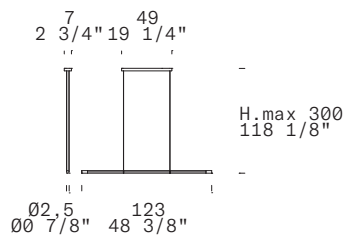

VOLTA S 120

TYPE
Pendant/*Sospensione*

ENVIRONMENT
Indoor/*Interno*

LIGHT SOURCE
LED 1 x 23W 1950lm (nominal) 2700K CRI≥90

LIGHT SOURCE FOR USA AND CANADA
LED 1 x 23W 1950lm (nominal) 2700K CRI≥90

MARKING
Dry location

CONTROL
Push Dimmer

MATERIALS
Diffuser: Methacrylate (PMMA)/*Metacrilato (PMMA)*
Structure: Aluminium/*Alluminio*

FINISHES (DIFFUSER + STRUCTURE)
Satin methacrylate + Matte White
Satin methacrylate + Textured Black RAL 9004

Metacrilato Satinato + Bianco Opaco
Metacrilato Satinato + Nero Raggrinzante Opaco RAL 9004

VOLTA S 160

TYPE
Pendant/*Sospensione*

ENVIRONMENT
Indoor/*Interno*

LIGHT SOURCE
LED 1 x 30W 2560lm (nominal) 2700K CRI≥90

LIGHT SOURCE FOR USA AND CANADA
LED 1 x 30W 2560lm (nominal) 2700K CRI≥90

MARKING
Dry location

CONTROL
Push Dimmer

MATERIALS
Diffuser: Methacrylate (PMMA)/*Metacrilato (PMMA)*
Structure: Aluminium/*Alluminio*

FINISHES (DIFFUSER + STRUCTURE)
Satin methacrylate + Matte White
Satin methacrylate + Textured Black RAL 9004

Metacrilato Satinato + Bianco Opaco
Metacrilato Satinato + Nero Raggrinzante Opaco RAL 9004

VOLTA S 120