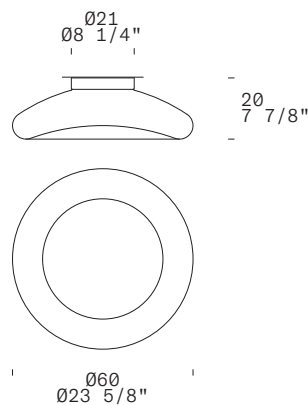

KEYRA P-PL 60