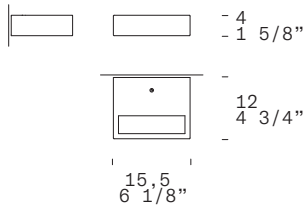

ALIAS P 15
(UPGRADED LED) **USER REPLACEABLE LED**

TYPE
Wall/*Parete*

ENVIRONMENT
Indoor/*Interno*

LIGHT SOURCE
LED 2 x 6,4W 1880lm (nominal) 3000K CRI≥90

LIGHT SOURCE FOR USA AND CANADA
LED 2 x 6.4W 1880lm (nominal) 3000K CRI≥90

MARKING
Dry Location

CONTROL
Phase cut/*Taglio di fase*
Push-dim; 0/1-10V (USA AND CANADA)

MATERIALS
Diffuser/*Diffusore*: Plastic/*Plastica*
Structure/*Struttura*: Metal/*Metallo*

FINISHES (DIFFUSER + STRUCTURE)
Satin + White/*Satinato + Bianco*
Satin + Chrome/*Satinato + Cromo*
Satin + Brushed Brass/*Satinato + Ottone Spazzolato*

ON REQUEST
Custom colors/*Colori custom*

ALIAS P 35
(UPGRADED LED) **USER REPLACEABLE LED**

TYPE
Wall/*Parete*

ENVIRONMENT
Indoor/*Interno*

LIGHT SOURCE
LED 2 x 12,8W 3760lm (nominal) 3000K CRI≥90

LIGHT SOURCE FOR USA AND CANADA
LED 2 x 12.8W 3760lm (nominal) 3000K CRI≥90

MARKING
Dry Location

CONTROL
Phase cut/*Taglio di fase*
Push-dim; 0/1-10V (USA AND CANADA)

MATERIALS
Diffuser/*Diffusore*: Plastic/*Plastica*
Structure/*Struttura*: Metal/*Metallo*

FINISHES (DIFFUSER + STRUCTURE)
Satin + White/*Satinato + Bianco*
Satin + Chrome/*Satinato + Cromo*
Satin + Brushed Brass/*Satinato + Ottone Spazzolato*

ON REQUEST
Custom colors/*Colori custom*

ALIAS P 15

ALIAS P 35