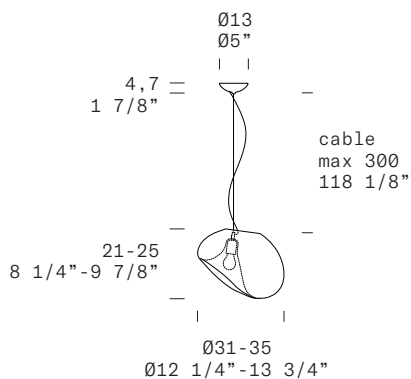

LIGHTBODY BOLD S